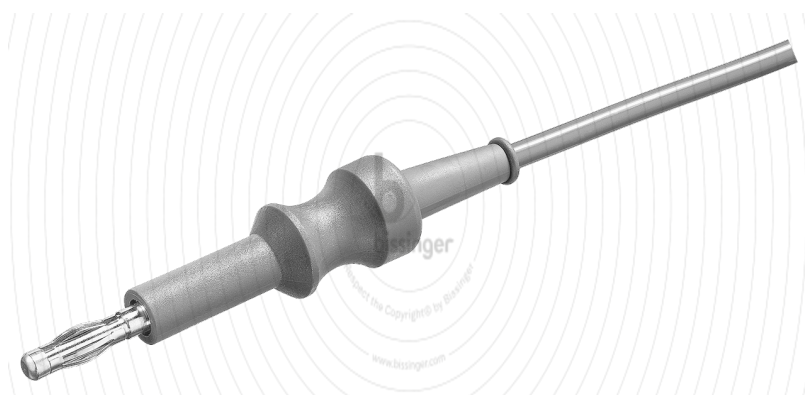

## Monopolar Cable

### Dimensions and Weights

Cable length	3 m
--------------	-----

### Basic Specifications

Cable connector instrument side	4 mm Socket
Cable plug generator side	Erbe T-Serie, Martin, Berchtold