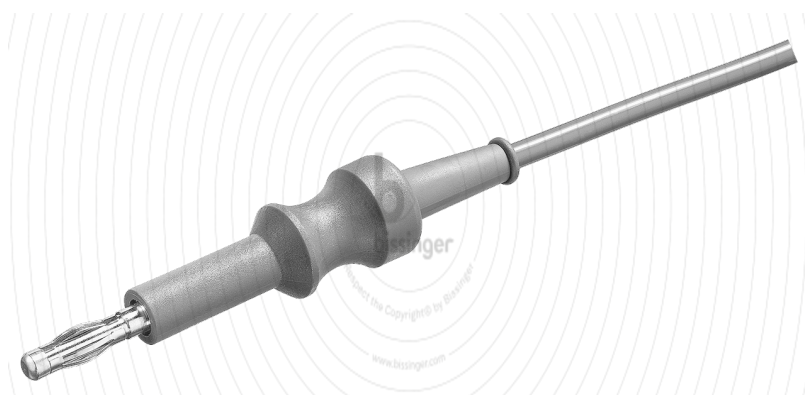

## Monopolar Cable

### Dimensions and Weights

Cable length	5 m
--------------	-----

### Basic Specifications

Cable connector instrument side	4 mm Socket
Cable plug generator side	Erbe T-Serie, Martin, Berchtold